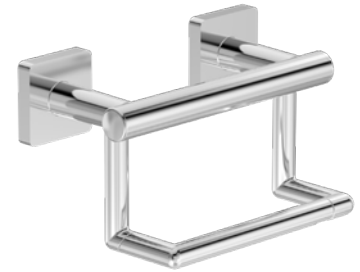

363GBTP
Finishes: **Chrome**, STN