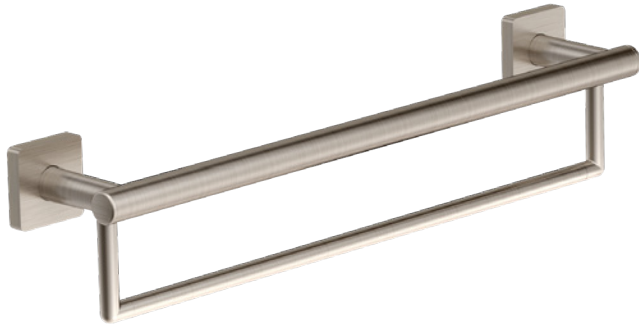

363GBTB-18-STN
Finishes: Chrome, **STN**
(Available Sizes: 18", 24")

Towel Bar with Assist Bar