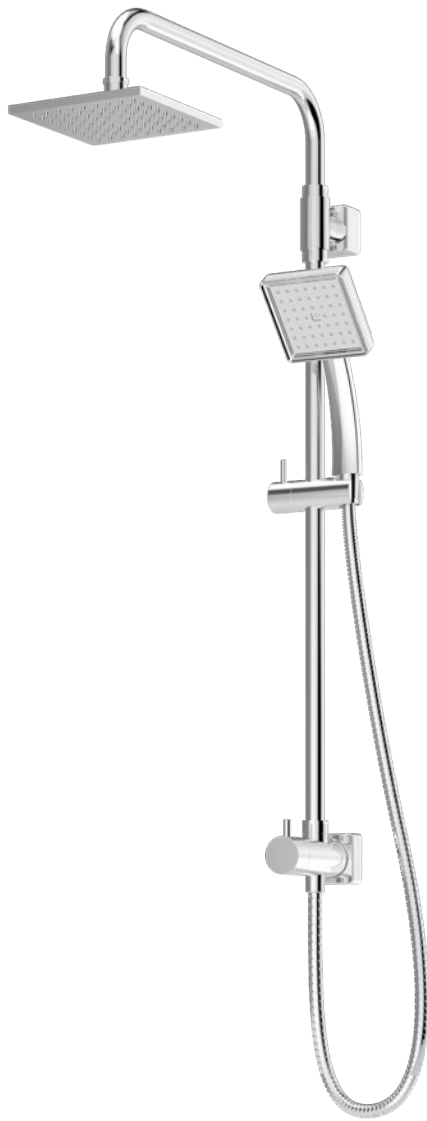

Diverter Tub Spout

T3
Finishes: BBZ, MB, **Chrome**, STN

Non-Diverter Tub Spout

T4
Finishes: BBZ, MB, **Chrome**, STN

Non-Diverter Tub Spout

3602-EX-361SH6-422W-TRM
 Finishes: **Chrome**, STN

Exposed Tub/Shower/Hand Shower Trim