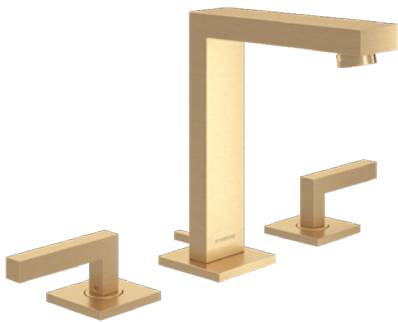

Single Handle
 Lavatory Faucet 6 7/8" height

SLS-3622-BBZ-1.5
 Finishes: **BBZ**, MB, Chrome, STN

Single Handle
 Lavatory Faucet 4 1/2" height

SLC-3612-1.5
 Finishes: **Chrome**, STN

Two Handle Centerset
 Lavatory Faucet 6 5/16" height