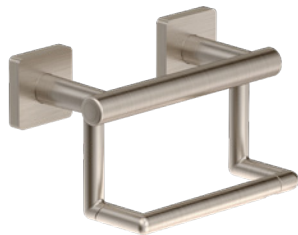

ADA AND ASSIST SOLUTIONS

Dia: 353GBTP
Duro: 363GBTP-STN
Finishes: **Chrome, STN**

Toilet Paper Holders with Assist Bar

Dia: 353GBTB
Duro: 363GBTB-STN
Finishes: **Chrome, STN**
(Available Sizes: 18", 24")