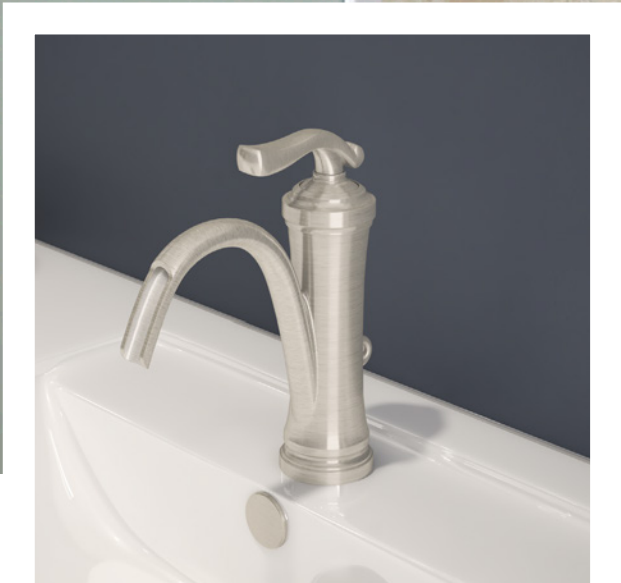

Towel Ring

443TB-18
Finishes: **Chrome**, STN
Available Sizes: 18", 24"

Towel Bar

All products available in these finishes:

Polished Chrome

Satin Nickel Radiance® PVD (STN)

Stainless Steel Radiance® PVD (STS)

Available for Kitchen Faucet only

WINSLET®

Evoking the antique cottage charm of an English country estate, the Symmons Winslet Collection embodies nostalgic elements of vintage décor. The bold, arched curves and simple lines combine to provide an Old World feel for today's modern bathroom.