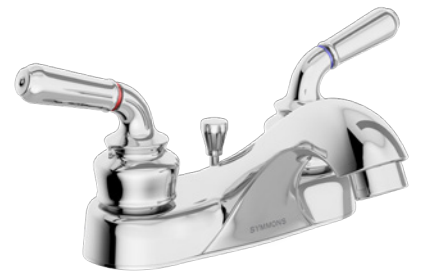

SLC-9612-1.5
Finishes: **Chrome**, STN

Two Handle Centerset Lavatory Faucet