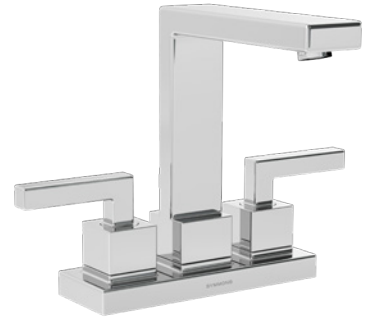

Single Handle
 Lavatory Faucet 6 7/8" height

SLS-3622-BBZ-1.5
 Finishes: **BBZ**, MB, Chrome, STN

Single Handle
 Lavatory Faucet 4 1/2" height

SLC-3612-1.5
 Finishes: **Chrome**, STN

Two Handle Centerset
 Lavatory Faucet 6 5/16" height