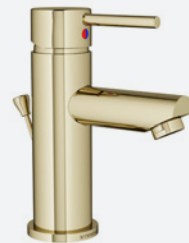

Polished Brass (BRS)
PVD