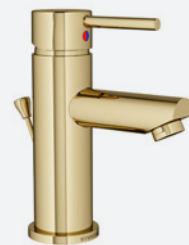

Vibrant Gold (GLD)
PVD