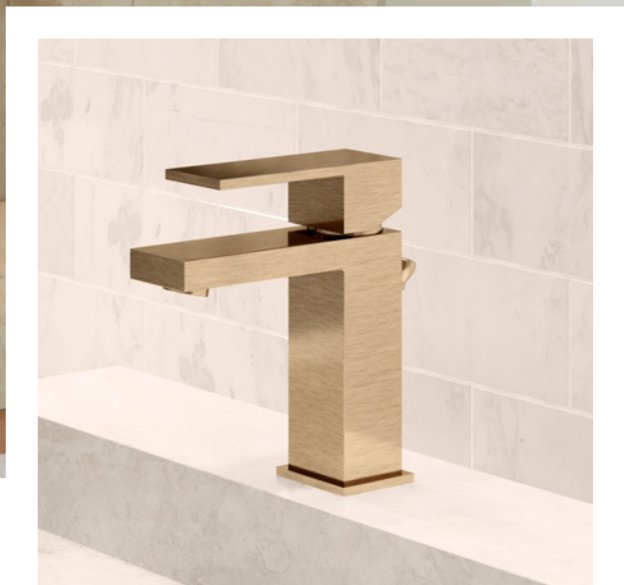

Available in these finishes:

Brushed
Bronze
(BBZ)

Matte
Black
(MB)

Polished
Chrome

Satin Nickel
Radiance® PVD
(STN)