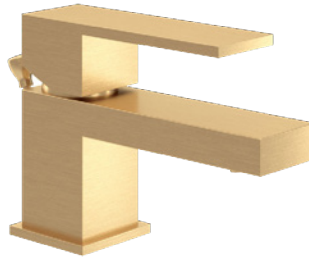

Single Handle
 Lavatory Faucet 6 7/8" height

SLS-3622-BBZ-1.5
 Finishes: **BBZ**, MB, Chrome, STN

Single Handle
 Lavatory Faucet 4 1/2" height

SLC-3612-1.5
 Finishes: **Chrome**, STN

Two Handle Centerset
 Lavatory Faucet 6 5/16" height