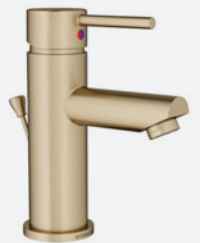

Satin Brass (SBR)
PVD