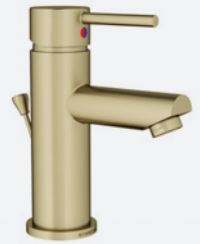

Matte Brass (MBR)
PVD