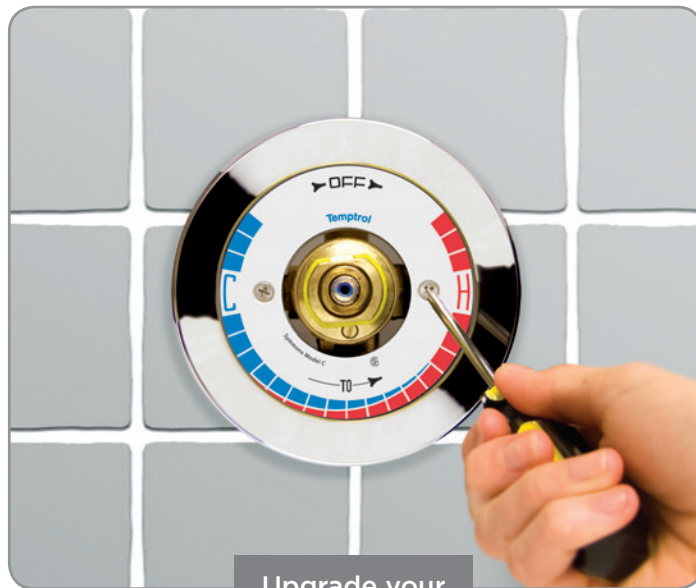

TEMPTROL® SHOWER VALVE

Introducing the New and Improved TEMPTROL® Shower Valve

One Great Valve, Many Design Choices

With a Symmons Temptrol valve behind the wall, you can upgrade to any Symmons trim in a variety of designs to quickly and inexpensively enhance any bathroom décor.