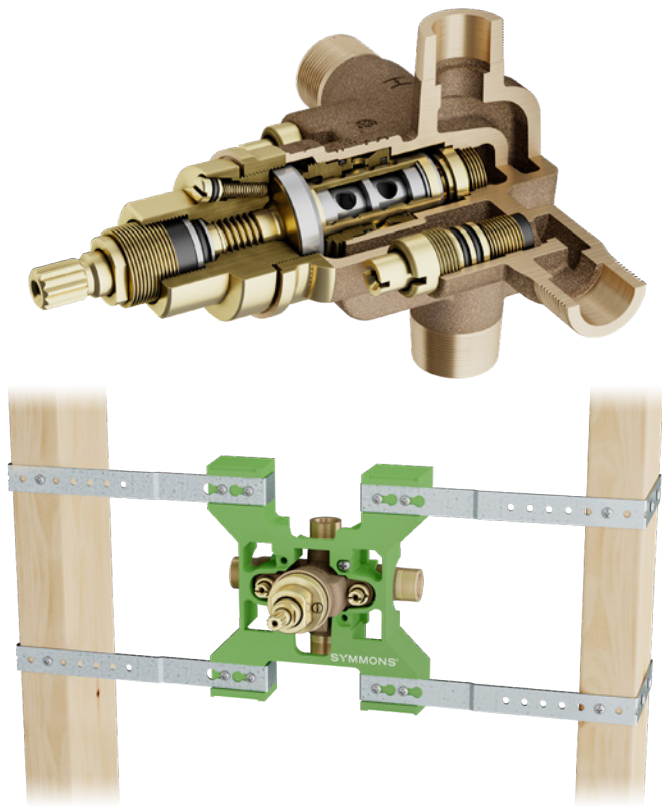

TEMPTROL® SHOWER VALVE

Introducing the New and Improved TEMPTROL® Shower Valve

One Great Valve, Many Design Choices

With a Symmons Temptrol valve behind the wall, you can upgrade to any Symmons trim in a variety of designs to quickly and inexpensively enhance any bathroom décor.