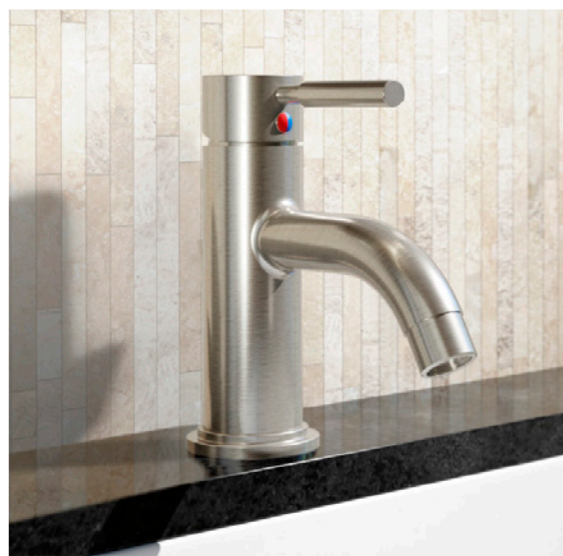

Available in these finishes:

Polished
Chrome

Satin Nickel
Radiance® PVD
(STN)