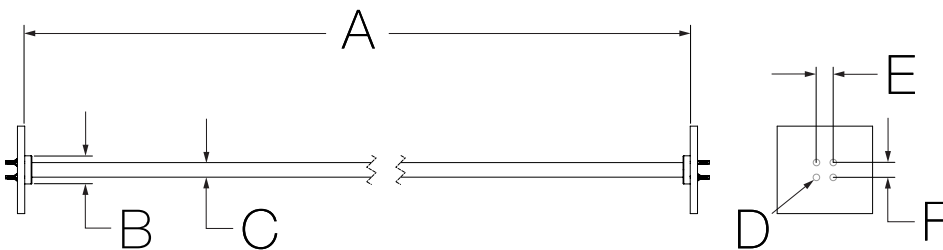

SYMMONS® DS Creations

the smart choice™

0197-353SR-5 (CD0197-353SSR-5)

Straight Shower Curtain Rod

Installation Guide

Model Numbers	Specification
<input type="checkbox"/> 0197-353SR-5 <i>Straight Shower Curtain Rod</i>	Straight Shower Curtain Rod shall be made from metal construction, plated in standard polished chrome finish.
Warranty	
<p>Limited Lifetime - to the original end purchaser in consumer/residential installations.</p> <p>5 Years - for industrial/commercial installations.</p> <p>Refer to www.symmons.com/warranty for complete warranty information.</p>	

Dimensions

Measurements	
A	59-1/2" ± 3/16", 1511 mm ± 5 mm
B	(2x) Ø 1-15/16", 49 mm
C	Ø 1", 25 mm
D	(4x) Hole Size Ø 3/16", 5 mm
E	(2x) 1", 25 mm
F	(2x) 1", 25 mm

Note: Dimensions subject to change without notice.

Parts Breakdown

Tools Required for Installation	
Drill	
Phillips Head Screwdriver	
Silicone	

Note: Apply a bead of silicone around the perimeter of trim installed flush to finished wall.

⚠ WARNING: This product can expose you to chemicals including lead, which is known to the state of California to cause cancer, birth defects, or other reproductive harm. For more information, go to www.P65Warnings.ca.gov.