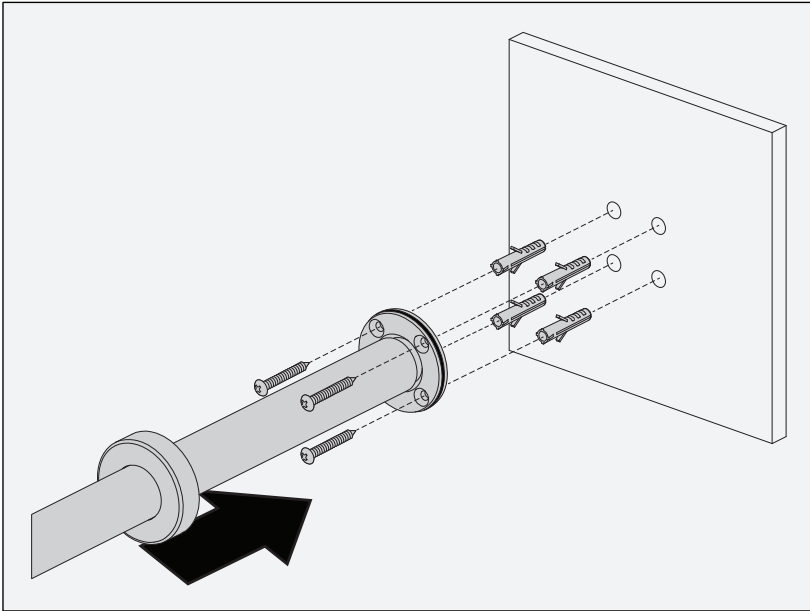

SYMMONS® DS Creations

the smart choice™

0197-353SR-5 (CD0197-353SSR-5)

Straight Shower Curtain Rod

Installation Guide

Model Numbers	Specification
<input type="checkbox"/> 0197-353SR-5 <i>Straight Shower Curtain Rod</i>	Straight Shower Curtain Rod shall be made from metal construction, plated in standard polished chrome finish.
Warranty	
<p>Limited Lifetime - to the original end purchaser in consumer/residential installations.</p> <p>5 Years - for industrial/commercial installations.</p> <p>Refer to www.symmons.com/warranty for complete warranty information.</p>	

Dimensions

Measurements	
A	59-1/2" ± 3/16", 1511 mm ± 5 mm
B	(2x) Ø 1-15/16", 49 mm
C	Ø 1", 25 mm
D	(4x) Hole Size Ø 3/16", 5 mm
E	(2x) 1", 25 mm
F	(2x) 1", 25 mm

Note: Dimensions subject to change without notice.

Parts Breakdown

Tools Required for Installation	
Drill	
Phillips Head Screwdriver	
Silicone	

Note: Apply a bead of silicone around the perimeter of trim installed flush to finished wall.

⚠ WARNING: This product can expose you to chemicals including lead, which is known to the state of California to cause cancer, birth defects, or other reproductive harm. For more information, go to www.P65Warnings.ca.gov.