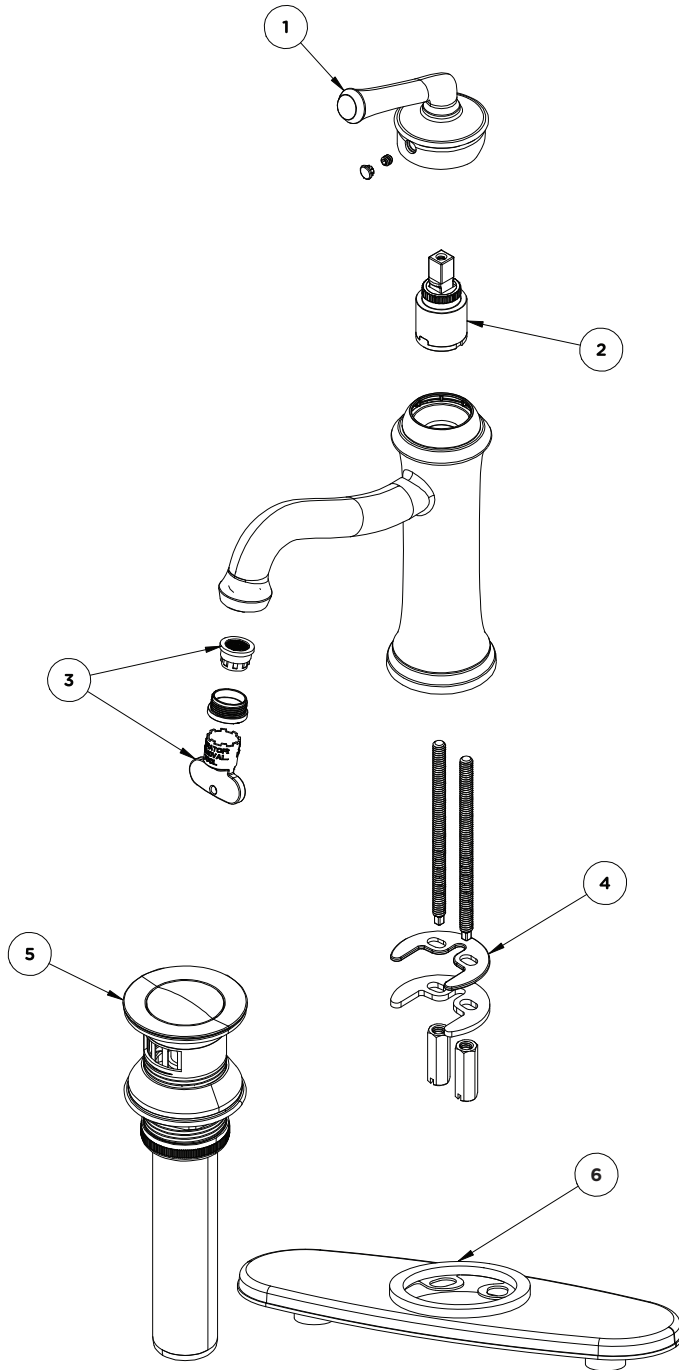

SYMMONS® Braston®

SLS5812PP
Single Handle Lavatory Faucet
Parts Breakdown Document

Parts Breakdown

#	Description	Part Number
1	Braston Handle Kit	RL357*
2	Cartridge	RL325
3	Aerator Kit 1.0 gpm (3.8 L/min) Aerator Kit 0.5 gpm (1.9 L/min)	FLR13610 FLR13605
4	Mounting Hardware	RL-067
5	Push-Pop Drain Assembly	RL324*
6	4" Deck Plate	RL-081*