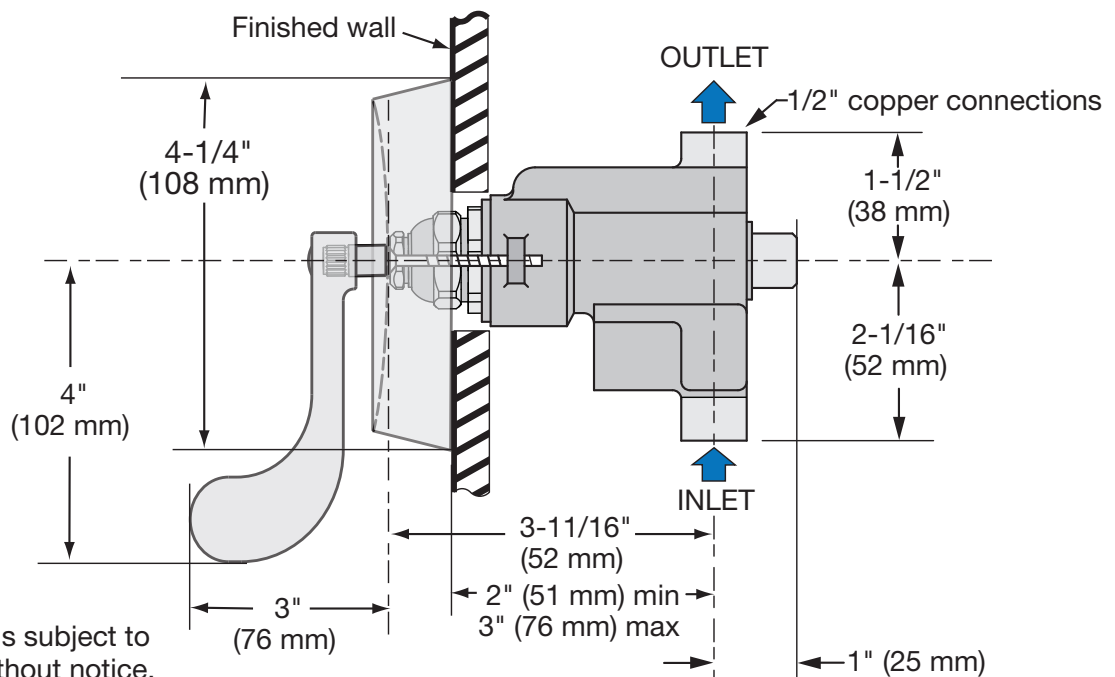

Tools Required

Installation

Parts Assembly Showeroff Shower Valve System, 4-420-HV Series
On-Off Control Conversion

Dimensions Showeroff Shower Valve System, 4-420-HV

Note: Dimensions subject to change without notice.

Dimensions Showeroff Shower Valve System, 4-420-HV-L

Note: Dimensions subject to change without notice.

⚠ WARNING: This product can expose you to chemicals including lead, which is known to the state of California to cause cancer, birth defects, or other reproductive harm. For more information, go to www.P65Warnings.ca.gov.