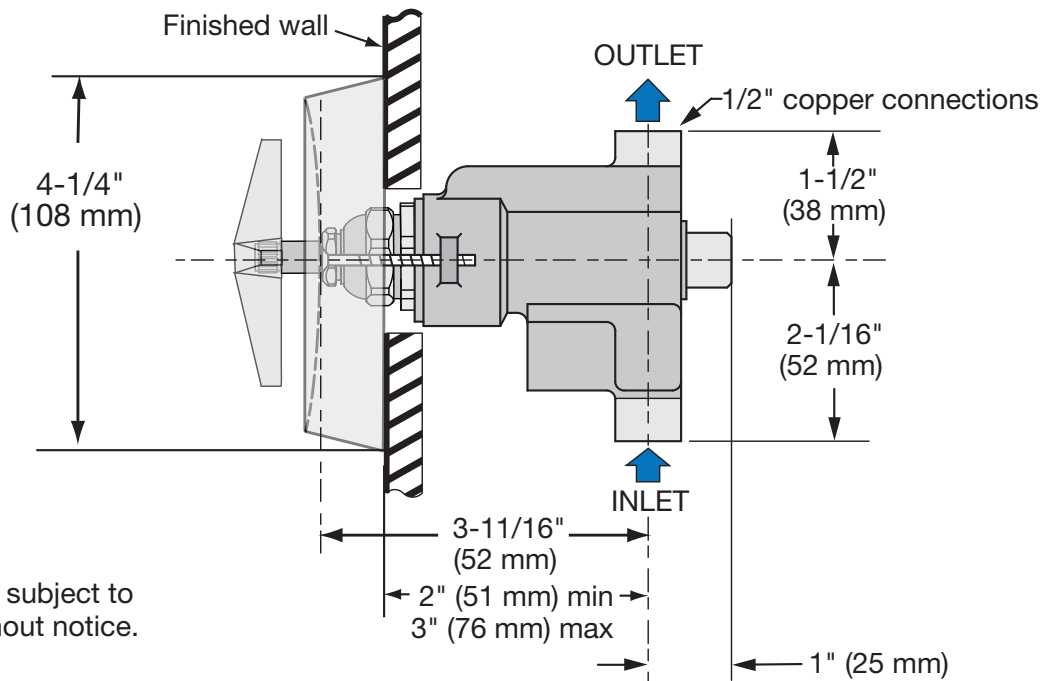

Tools Required

Installation

Parts Assembly Showeroff Shower Valve System, 4-420-HV Series
On-Off Control Conversion

Dimensions Showeroff Shower Valve System, 4-420-HV

Note: Dimensions subject to change without notice.

Dimensions Showeroff Shower Valve System, 4-420-HV-L

Note: Dimensions subject to change without notice.

⚠ WARNING: This product can expose you to chemicals including lead, which is known to the state of California to cause cancer, birth defects, or other reproductive harm. For more information, go to www.P65Warnings.ca.gov.