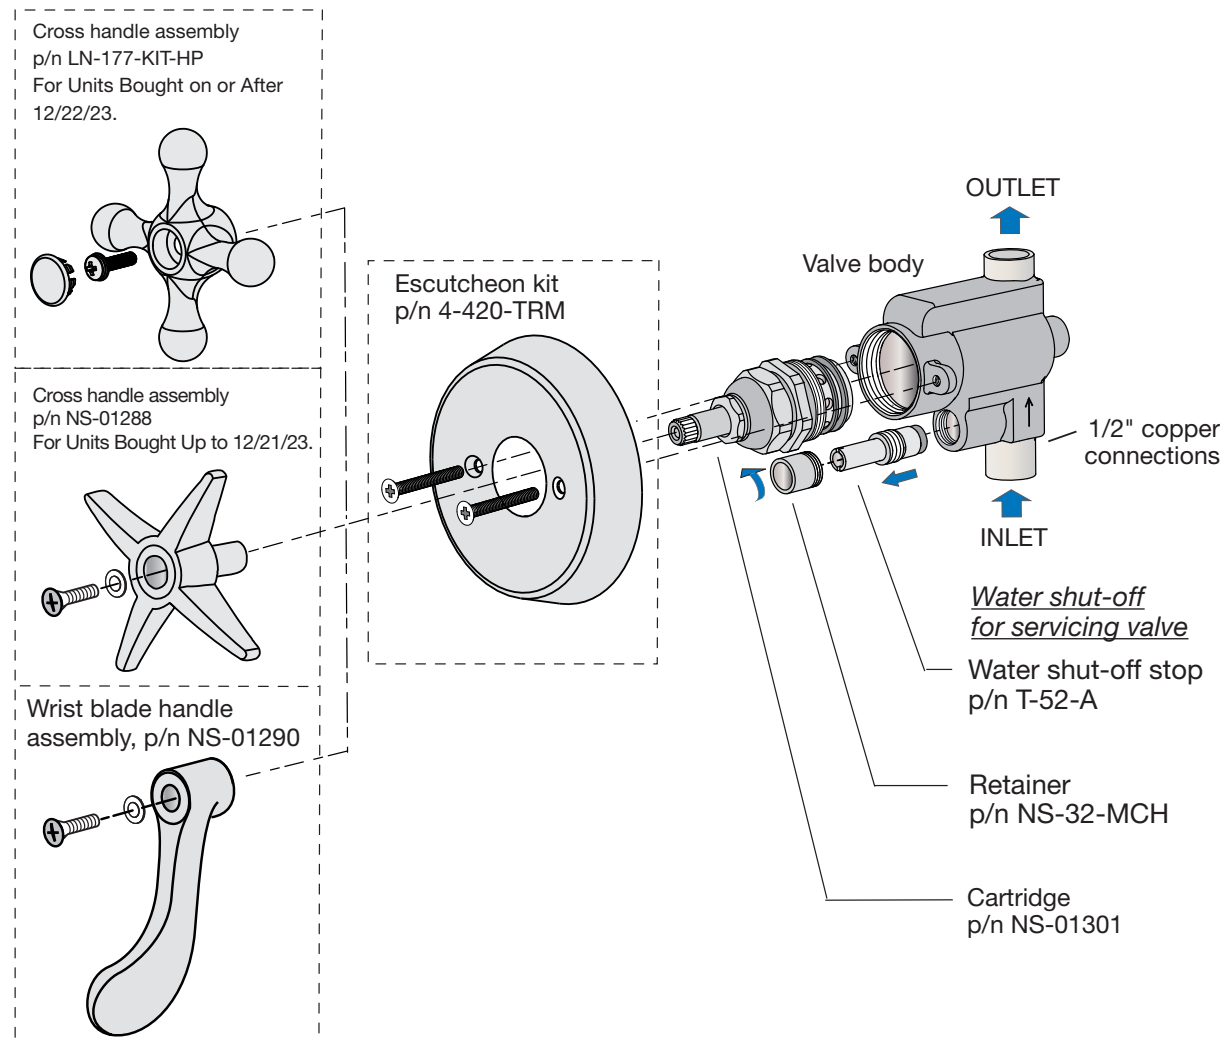

Showeroff Shower Valve System
4-420-HV, 4-420-HV-L On-Off Control Conversion

Install Guide

4-420-HV

4-420-HV-L

Warranty

Limited Lifetime - to the original end purchaser in consumer/residential installations.

10 Years - for commercial/industrial installations. Refer to www.symmons.com/warranty for complete warranty information.

Product Care

Clean finished trim area with a soft cloth using mild soap and water or a non-abrasive cleaner and then quickly rinse with water.

Tools Required

Installation

Parts Assembly Showeroff Shower Valve System, 4-420-HV Series
On-Off Control Conversion

Dimensions Showeroff Shower Valve System, 4-420-HV

Note: Dimensions subject to change without notice.

Dimensions Showeroff Shower Valve System, 4-420-HV-L

Note: Dimensions subject to change without notice.

⚠ WARNING: This product can expose you to chemicals including lead, which is known to the state of California to cause cancer, birth defects, or other reproductive harm. For more information, go to www.P65Warnings.ca.gov.