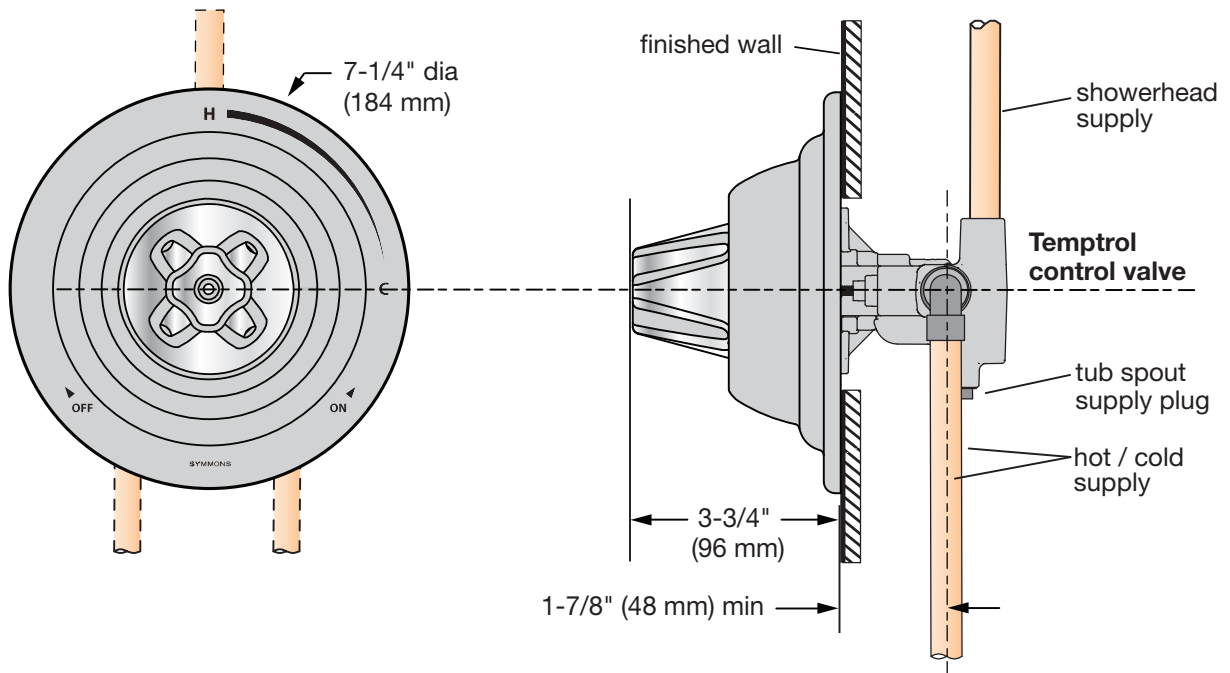

Location:

SYMMONS® Lig-Res®

Shower Valve & Trim 5700 Ligature resistant Specification Submittal

Feature Highlights

- Symmons Shower Control Valve Trim with ligature resistant knob
- Symmons Temptrol® Pressure Balancing tub/shower valve body
- Vandal-resistant knob attachment
- Easy 3 vandal resistant screw installation
- Metal construction
- Polished chrome finish (standard)

Model Numbers

- 5700 Shower Valve Trim with Symmons Temptrol Pressure Balancing Tub/Shower Valve (p/n 46-2-BODY)

Modifications

Append appropriate -suffix to model number

- TRM Trim only, shower valve not included

Warranty

- Limited Lifetime - to the original end purchaser in consumer installations.
- 5 years - for commercial installations

Dimensions Lig-Res Shower Valve Trim, 5700

(Minimum rough installation)

Note: Dimensions subject to change without notice

Dimensions Lig-Res Shower Valve Trim, 5700

(Maximum rough installation)

Note: Dimensions subject to change without notice

Emplacement:

SYMMONS® Lig-Res®

Vanne de douche et robinetterie 5700 Anti-ligature Specification Submittal