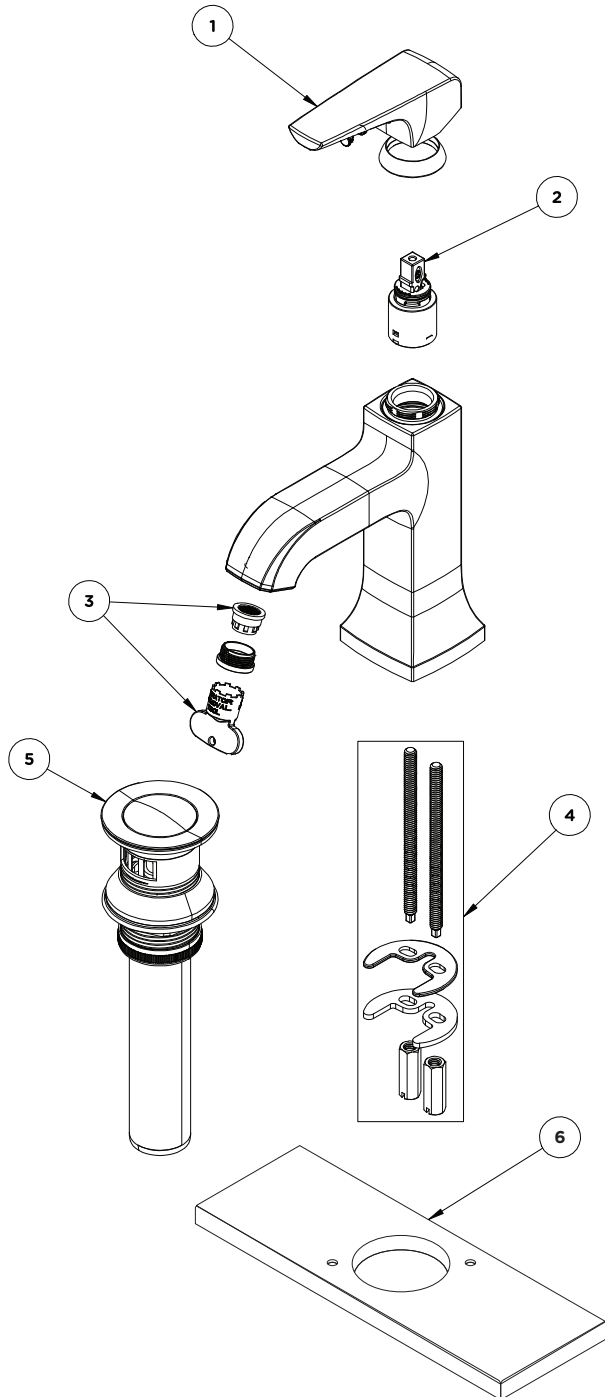

SLS5612PP  
 Single Handle Lavatory Faucet  
**Parts Breakdown Document**

**Parts Breakdown**

#	Description	Part Number
1	Oak Handle Kit	RL355*
2	Cartridge	RL325
3	Aerator Kit 1.0 gpm (3.8 L/min) Aerator Kit 0.5 gpm (1.9 L/min)	FLR13610 FLR13605
4	Mounting Hardware	RL-067
5	Push-Pop Drain Assembly	RL324*
6	4" Deck Plate	RL-082*