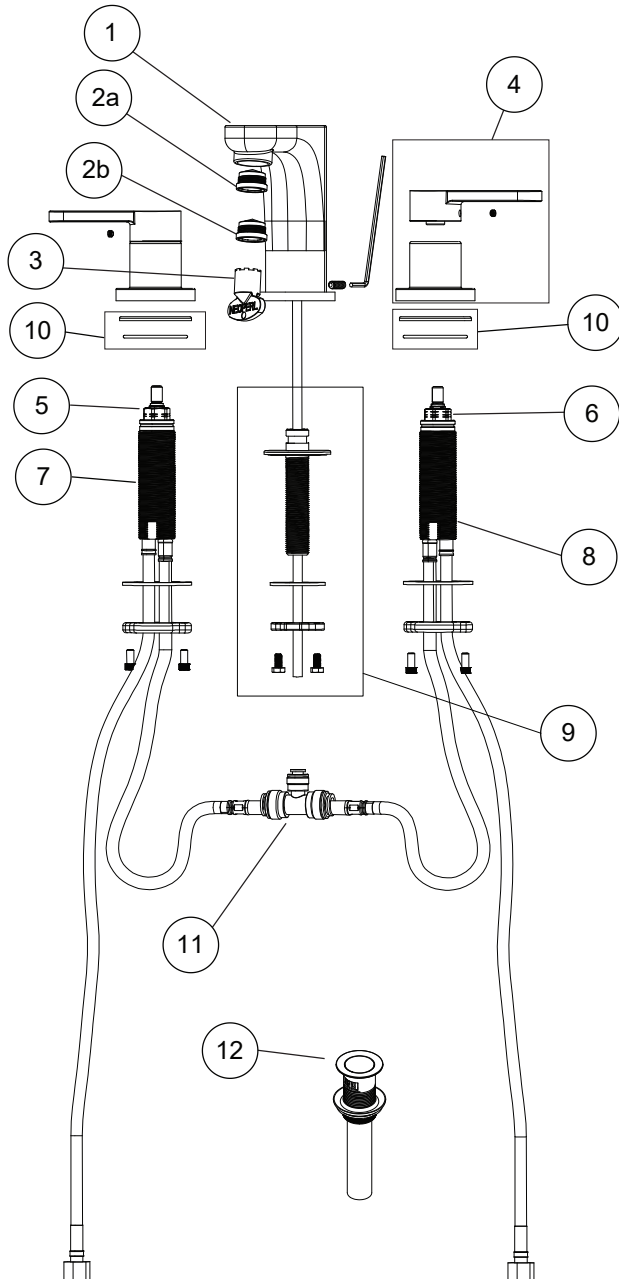

Two Handle Widespread Lavatory Faucet Parts Breakdown Document

Model Numbers

□ **SLW6712PP:** Two Handle Widespread Lavatory Faucet

Parts Breakdown

#	Description	Part Number
1	Spout Trim Kit	RL340*
2a	1.0 GPM Aerator	FLR13610
2b	0.5 GPM Aerator	FLR13605
3	Aerator Removal Tool	RL341
4	Handle Trim Kit	RL335*
5	Hot Cartridge	KN-114
6	Cold Cartridge	KN-113
7	Valve Body Hot 3/8"	RL344
8	Valve Body Cold 3/8"	RL345
9	Spout Rough-in	RL326
10	Valve Flanges	RL327
11	Push-in Tee	RL328
12	Push Pop Up Drain	RL324*
13	Mounting Hardware	RL346

*Part requires finish modifier

Finish Modifiers:

- STN - Satin Nickel finish
- MB - Matte Black finish
- BBZZ - Brushed Bronze finish