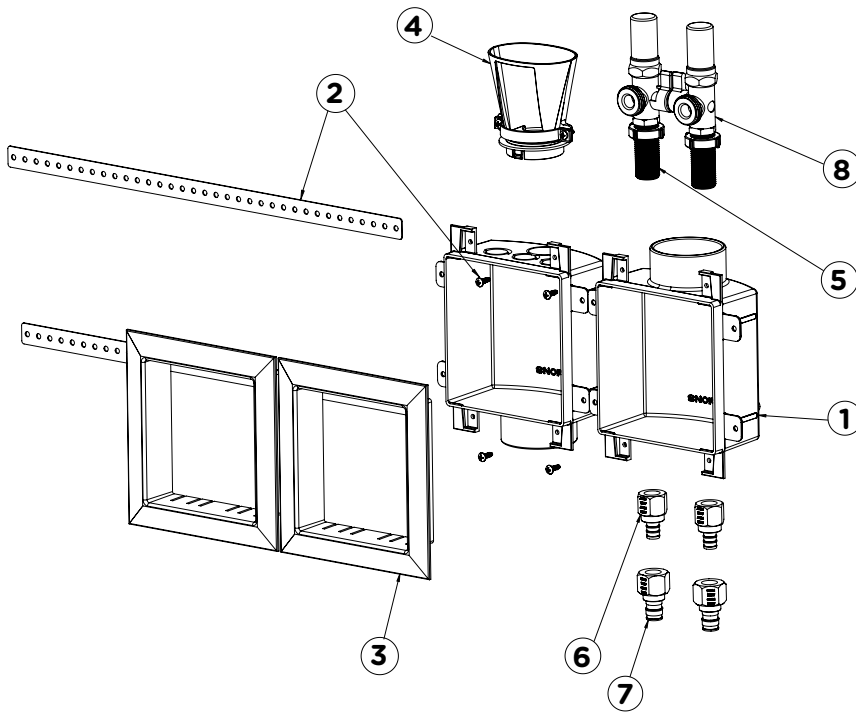

# LaundryMate® Valve Parts Breakdown Document

## Model Numbers

**LM600**      *LaundryMate® Drain Box with Valve*

## Parts Breakdown

#	Description	Part Number
1	Laundry Box	LM06525
2	Strap/Screws	LM06551
3	Cover	LM06553
4	Funnel	LM06605
5	Hot Valve	LM06555
6	Crimp Pex Adapter	RTSPEXCR
7	Cold Expansion Pex Adapter	RTSPEXCE
8	Cold Valve	LM06556