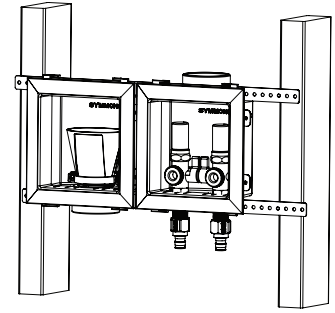

SYMMONS® LaundryMate®

LaundryMate® Valve Parts Breakdown Document

Model Numbers

☐ **LM600**   *LaundryMate® Drain Box with Valve*