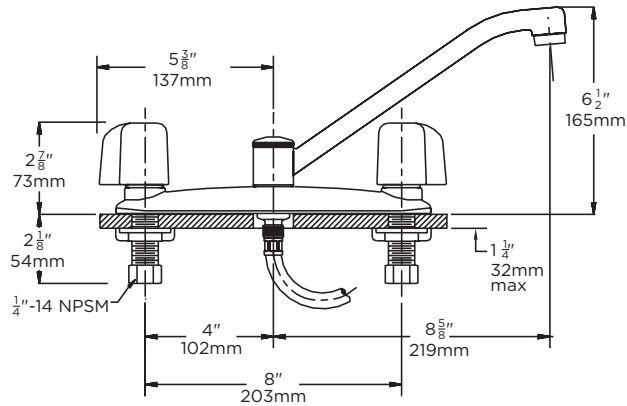

Location:

SK248
Kitchen Faucet
Specification Submittal

<p>Model Numbers</p> <p><input type="checkbox"/> SK248 Faucet with swing spout</p>	<p>Feature Highlights</p> <ul style="list-style-type: none"> • Origins Two Handle Kitchen Faucet with quarter turn ceramic control components • 8-5/8 inch swing spout with aerator • 1/2 inch IPS shanks, 8 inch centers • Metal construction • Polished chrome finish (standard) • Standard 1.5 gpm (5.7 L/min) flow rate
<p>Options/ Modifications</p> <p><input type="checkbox"/> LAM Metal insert lever handles</p> <p><input type="checkbox"/> LWG Wrist blade handles</p> <p>Note: Append appropriate suffix to model number.</p>	
<p>Compliance</p> <ul style="list-style-type: none"> - ASME A112.18.1/CSA B125.1 - NSF/ANSI/CAN 61: Q<1, NSF/ANSI 372 - ADA Compliant Lever Handles 	<p>Warranty</p> <p>Limited Lifetime - to the original end purchaser in consumer/residential installations.</p> <p>10 Years - for commercial/industrial installations. Refer to www.symmons.com/warranty for complete warranty information.</p> 

Architectural/ Engineering Specification

Symmons Origins Two Handle Kitchen Faucet _____ Includes Quarter turn ceramic control components, 8-5/8 inch swing spout with aerator, 1/2 inch IPS shanks, 8 inch centers, Metal construction, Polished chrome finish (standard), Standard 1.5 gpm (5.7 L/min) flow rate. 10 Year Commercial Warranty. ASME A112.18.1/CSA B125.1, NSF/ANSI/CAN 61: Q<1, NSF/ANSI 372, ADA Compliant Lever Handles compliant. Available options: "LAM - Metal insert lever handles", "LWG - Wrist blade handles".

SK248 series handle options			
LAM	LWG		
 <p>ADA compliant lever handles</p>	 <p>ADA compliant lever handles</p>		

SK248

Dimensions

Origins Kitchen Faucet, SK248

Note: Dimensions subject to change without notice.