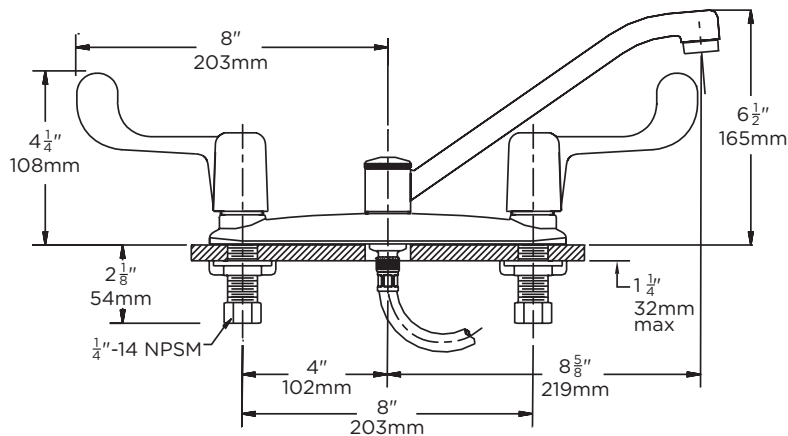

Origins Kitchen Faucet, SK248LWG

Note: Dimensions subject to change without notice.