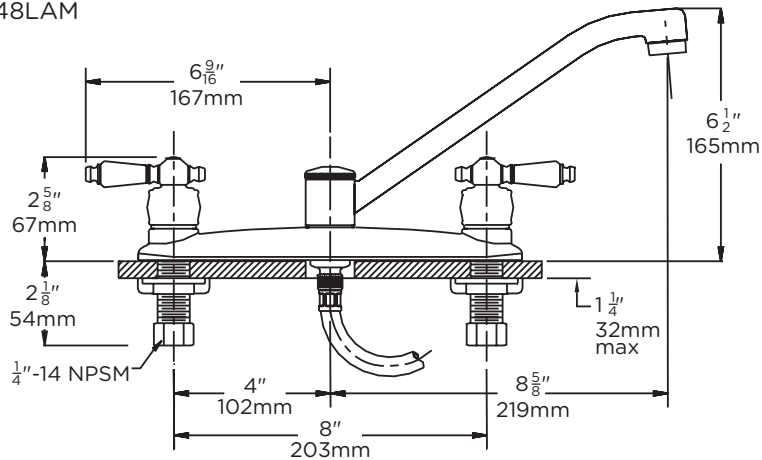

Origins Kitchen Faucet, SK248LAM

Note: Dimensions subject to change without notice.