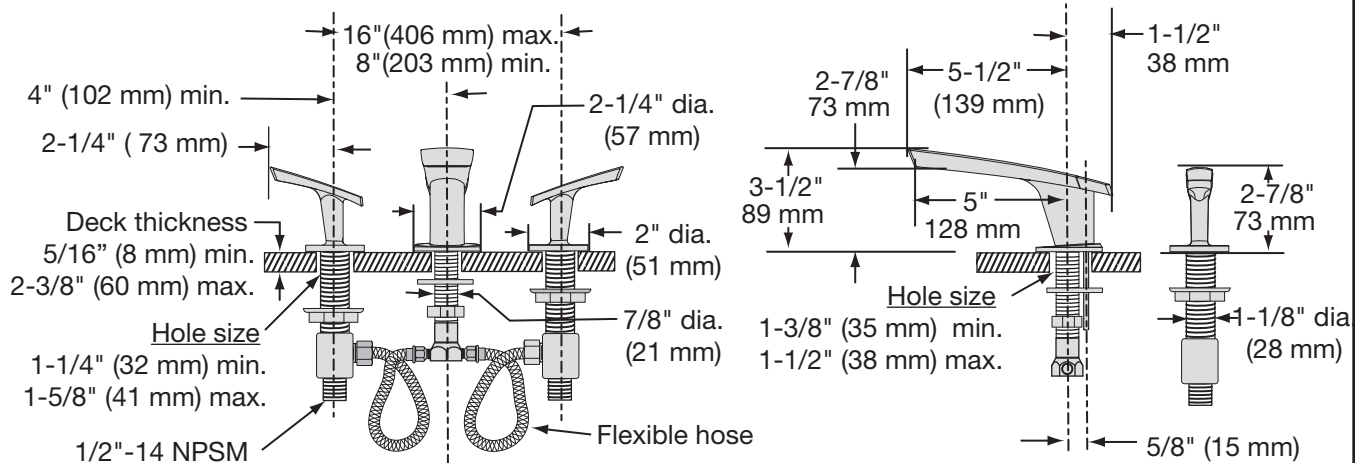

Feature Highlights

- Two handle widespread lavatory faucet with quarter turn ceramic components.
- 8 - 16 inch centers for mounting
- Pop-up drain and lift rod assembly
- 2.2 gpm flow rate (8.3 L/min)
- Metal construction, polished chrome finish

Dimensions Naru Widespread Lavatory Faucet, SLW-4112

Note: Dimensions subject to change without notice.

Symmons Industries, Inc. ■ 31 Brooks Drive ■ Braintree, MA 02184
Phone: (800) 796-6667 ■ Fax: (800) 961-9621
Website: symmons.com ■ Email: gethelp@symmons.com
Copyright © 2017 Symmons Industries, Inc. ■ ZV-670 REV B ■ 082817