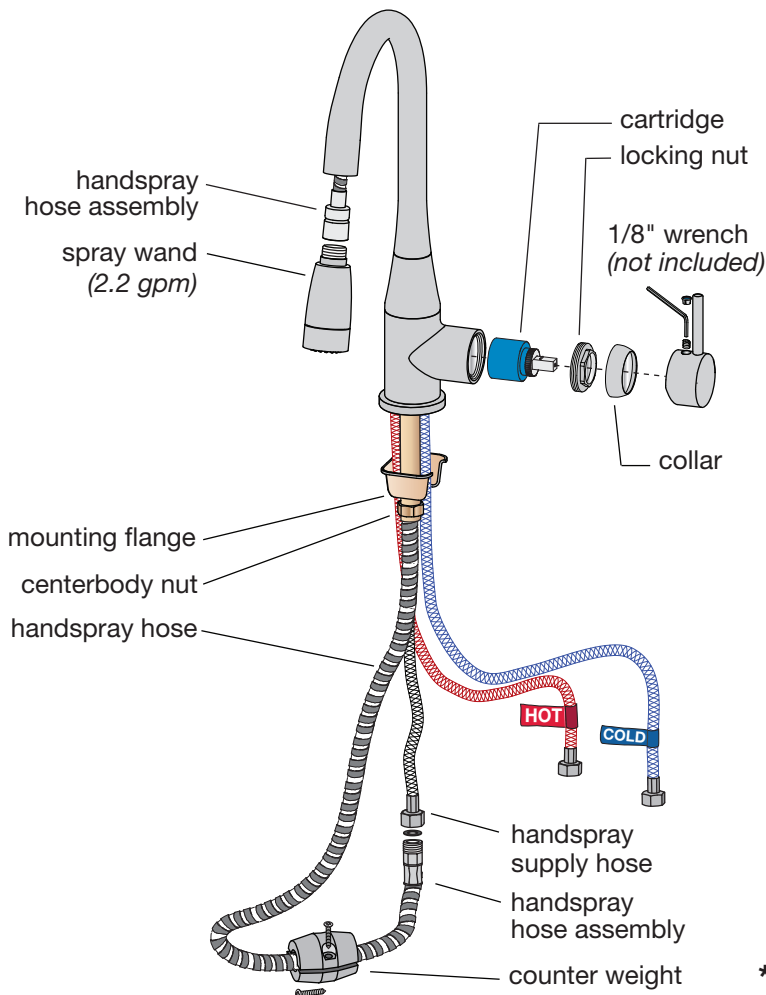

www.symmons.com/service

Quick Install Guide Sereno Kitchen Faucet, S-2302-PD

Step 5
Flush supply lines and check for leaks

Optional deck plate (S-2302-PD-DP):
Fasten deck plate and faucet to sink as shown above.

Step 1
Attach faucet centerbody

Step 4
Connect water supply lines

Step 2
Connect handspray hose

Step 3
Attach counterweight

⚠ WARNING: This product can expose you to chemicals including lead, which is known to the state of California to cause cancer, birth defects, or other reproductive harm. For more information, go to www.P65Warnings.ca.gov.

Dimensions Sereno Kitchen Faucet, S-2302-PD

Parts Assembly Sereno Kitchen Faucet, S-2302-PD

Replacement Parts

Part Number	Item
KN-4	Valve cartridge 
RK-010 RK-010-1.5 RK-010-1.0	Spray wand (flow rate) (2.2 gpm) (1.5 gpm) (1.0 gpm) 
RK-009*	Handle kit 
RK-011	Counter weight 
RK-008	Mounting hardware kit base o-ring mounting flange centerbody nut 
RK-012*	Optional 8" Deck plate kit deck plate gasket flange nuts 
RK-021*	Pull down hose