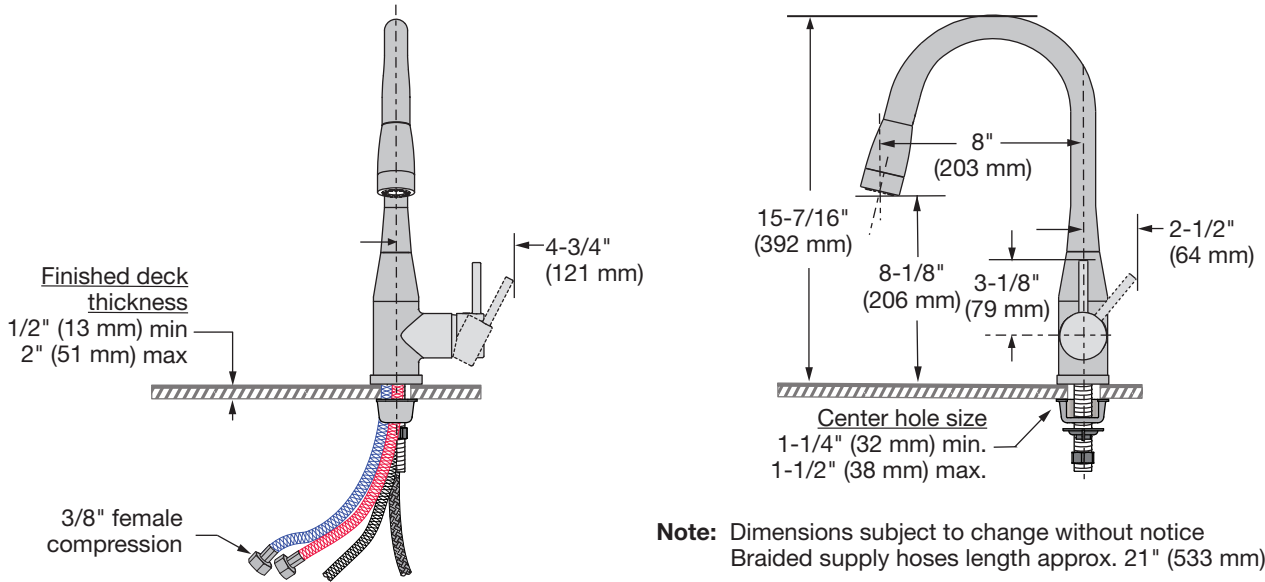

Step 1
Attach faucet centerbody

Step 4
Connect water supply lines

Step 2
Connect handspray hose

Step 3
Attach counterweight

⚠ WARNING: This product can expose you to chemicals including lead, which is known to the state of California to cause cancer, birth defects, or other reproductive harm. For more information, go to www.P65Warnings.ca.gov.

Dimensions Sereno Kitchen Faucet, S-2302-PD

Parts Assembly Sereno Kitchen Faucet, S-2302-PD

Replacement Parts

Part Number	Item
KN-4	Valve cartridge 
RK-010 RK-010-1.5 RK-010-1.0	Spray wand (flow rate) (2.2 gpm) (1.5 gpm) (1.0 gpm) 
RK-009*	Handle kit 
RK-011	Counter weight 
RK-008	Mounting hardware kit base o-ring mounting flange centerbody nut 
RK-012*	Optional 8" Deck plate kit deck plate gasket flange nuts 
RK-021*	Pull down hose