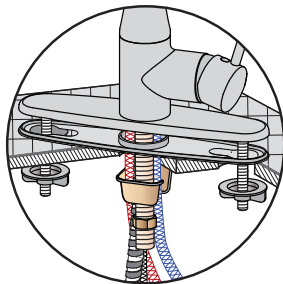

www.symmons.com/service

Quick Install Guide Sereno Kitchen Faucet, S-2302-PD

Step 5
Flush supply lines and check for leaks

Optional deck plate (S-2302-PD-DP):
Fasten deck plate and faucet to sink as shown above.

Step 1
Attach faucet centerbody

Step 4
Connect water supply lines

Step 2
Connect handspray hose

Step 3
Attach counterweight

⚠ WARNING: This product can expose you to chemicals including lead, which is known to the state of California to cause cancer, birth defects, or other reproductive harm. For more information, go to www.P65Warnings.ca.gov.