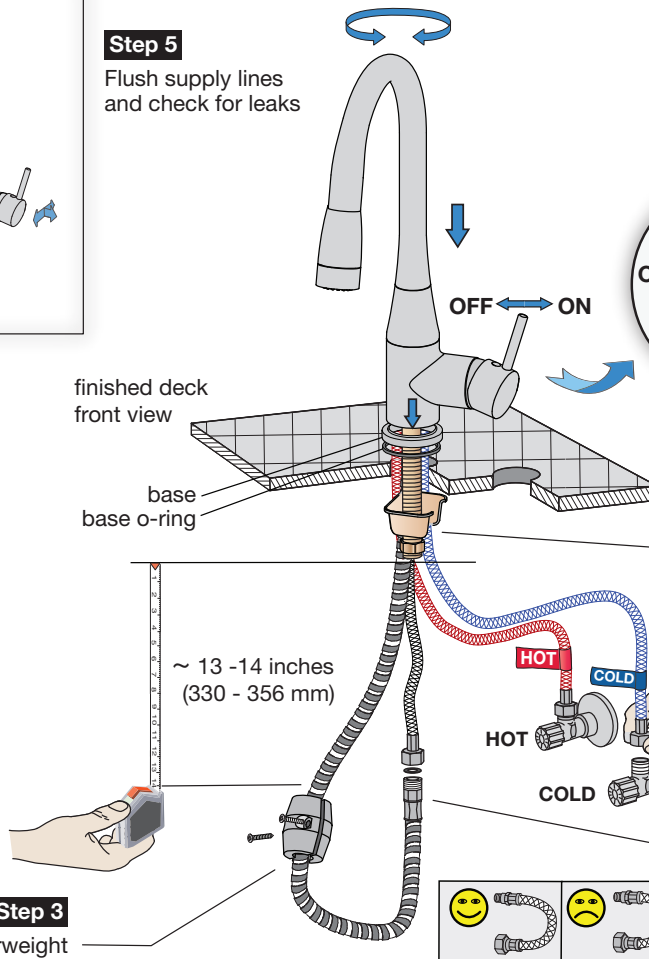

www.symmons.com/service

Quick Install Guide Sereno Kitchen Faucet, S-2302-PD

Step 5
Flush supply lines and check for leaks

Optional deck plate (S-2302-PD-DP):
Fasten deck plate and faucet to sink as shown above.

Step 1
Attach faucet centerbody

Step 4
Connect water supply lines

Step 2
Connect handspray hose

Step 3
Attach counterweight

⚠ WARNING: This product can expose you to chemicals including lead, which is known to the state of California to cause cancer, birth defects, or other reproductive harm. For more information, go to www.P65Warnings.ca.gov.

Dimensions Sereno Kitchen Faucet, S-2302-PD

Parts Assembly Sereno Kitchen Faucet, S-2302-PD

Replacement Parts

Part Number	Item
KN-4	Valve cartridge 
RK-010 RK-010-1.5 RK-010-1.0	Spray wand (flow rate) (2.2 gpm) (1.5 gpm) (1.0 gpm) 
RK-009*	Handle kit 
RK-011	Counter weight 
RK-008	Mounting hardware kit base o-ring mounting flange centerbody nut 
RK-012*	Optional 8" Deck plate kit deck plate gasket flange nuts 
RK-021*	Pull down hose