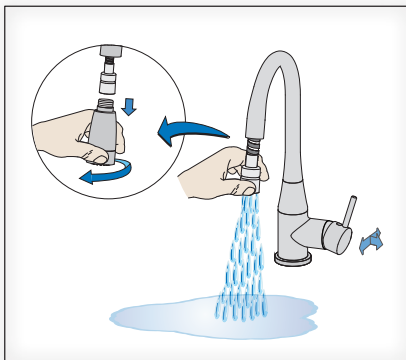

www.symmons.com/service

Quick Install Guide Sereno Kitchen Faucet, S-2302-PD

Step 5
Flush supply lines and check for leaks

Optional deck plate (S-2302-PD-DP):
Fasten deck plate and faucet to sink as shown above.

Step 1
Attach faucet centerbody

Step 4
Connect water supply lines

Step 2
Connect handspray hose

Step 3
Attach counterweight

⚠ WARNING: This product can expose you to chemicals including lead, which is known to the state of California to cause cancer, birth defects, or other reproductive harm. For more information, go to www.P65Warnings.ca.gov.