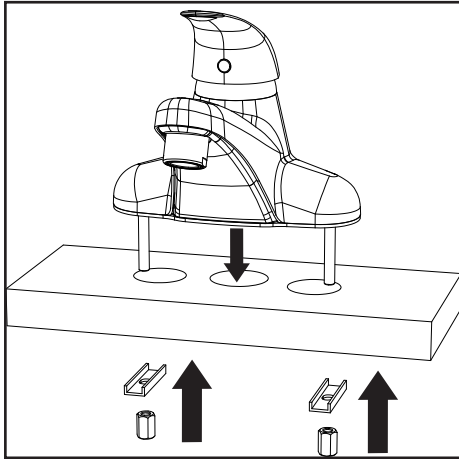

Product Care

Clean finished trim area with a soft cloth using mild soap and water or a non-abrasive cleaner, and then quickly rinse with water.

Tools Required:

Remove flow restrictor and flush supply lines free of debris. Check for leaks.

Alternate Mounting Configuration

Removing/Replacing Cartridge

To replace cartridge, repeat process in reverse

Drain Installation

Alternate Drain

⚠ WARNING: This product can expose you to chemicals including lead, which is known to the state of California to cause cancer, birth defects, or other reproductive harm. For more information, go to www.P65Warnings.ca.gov.