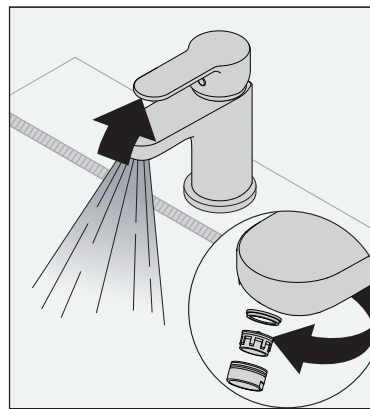

Product Care

Clean finished trim area with a soft cloth using mild soap and water or a non-abrasive cleaner, and then quickly rinse with water.

Tools Required:

Remove flow restrictor and flush supply lines free of debris. Check for leaks.

Alternate Mounting Configuration

Removing/Replacing Cartridge

To replace cartridge, repeat process in reverse

Drain Installation

Alternate Drain

⚠ WARNING: This product can expose you to chemicals including lead, which is known to the state of California to cause cancer, birth defects, or other reproductive harm. For more information, go to www.P65Warnings.ca.gov.