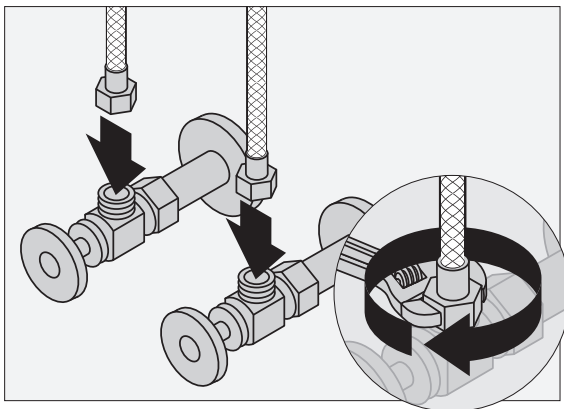

Product Care

Clean finished trim area with a soft cloth using mild soap and water or a non-abrasive cleaner, and then quickly rinse with water.

Tools Required:

Remove flow restrictor and flush supply lines free of debris. Check for leaks.

Alternate Mounting Configuration

Removing/Replacing Cartridge

To replace cartridge, repeat process in reverse

Drain Installation

Alternate Drain

⚠ WARNING: This product can expose you to chemicals including lead, which is known to the state of California to cause cancer, birth defects, or other reproductive harm. For more information, go to www.P65Warnings.ca.gov.