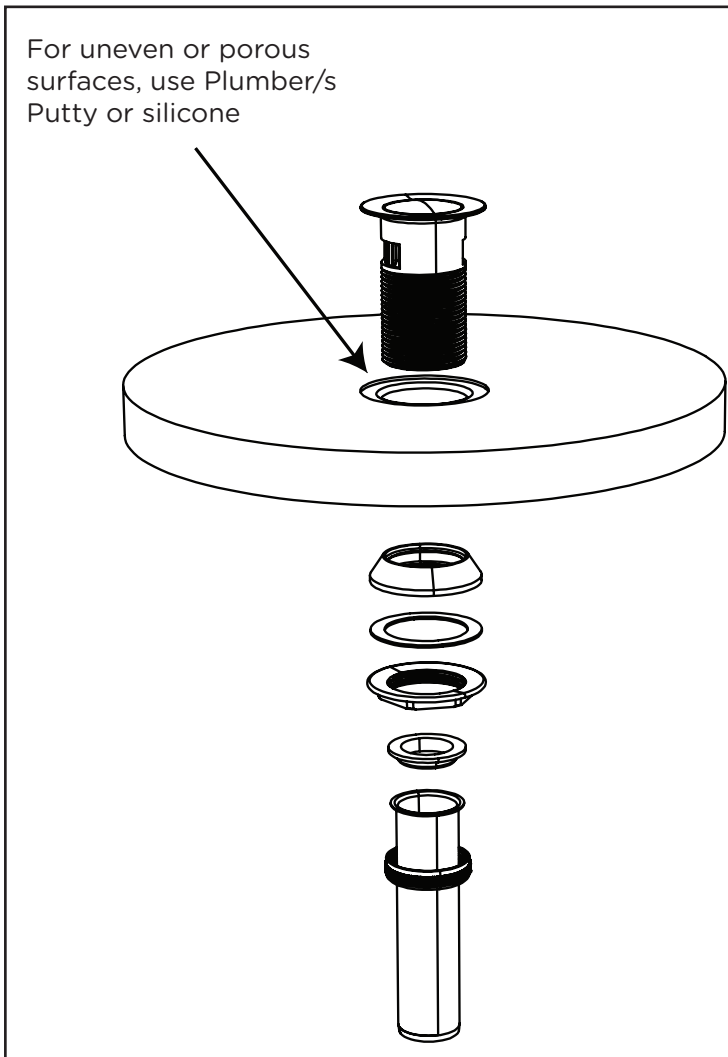

Product Care

Clean finished trim area with a soft cloth using mild soap and water or a non-abrasive cleaner, and then quickly rinse with water.

Tools Required:

Remove flow restrictor and flush supply lines free of debris. Check for leaks.

Alternate Mounting Configuration

Removing/Replacing Cartridge

To replace cartridge, repeat process in reverse

Drain Installation

Alternate Drain

⚠ WARNING: This product can expose you to chemicals including lead, which is known to the state of California to cause cancer, birth defects, or other reproductive harm. For more information, go to www.P65Warnings.ca.gov.