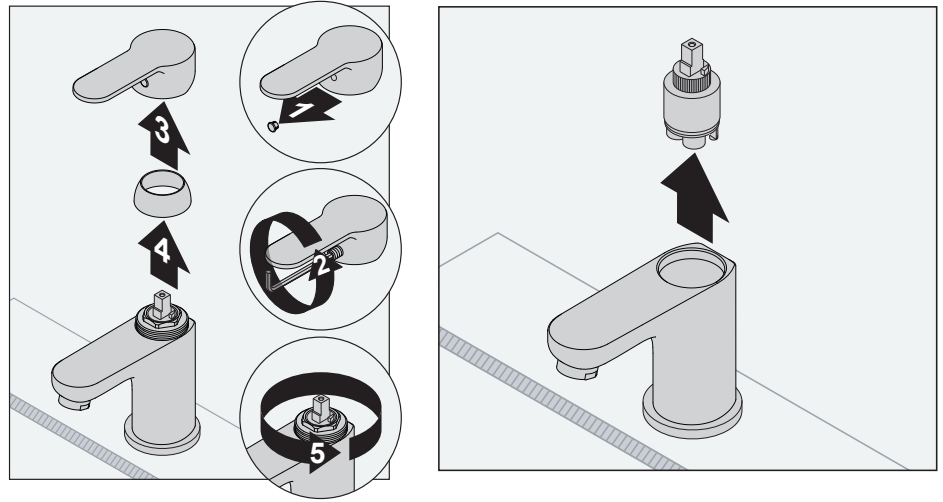

Product Care

Clean finished trim area with a soft cloth using mild soap and water or a non-abrasive cleaner, and then quickly rinse with water.

Tools Required:

Remove flow restrictor and flush supply lines free of debris. Check for leaks.

Alternate Mounting Configuration

Removing/Replacing Cartridge

To replace cartridge, repeat process in reverse

Drain Installation

Alternate Drain

⚠ WARNING: This product can expose you to chemicals including lead, which is known to the state of California to cause cancer, birth defects, or other reproductive harm. For more information, go to www.P65Warnings.ca.gov.