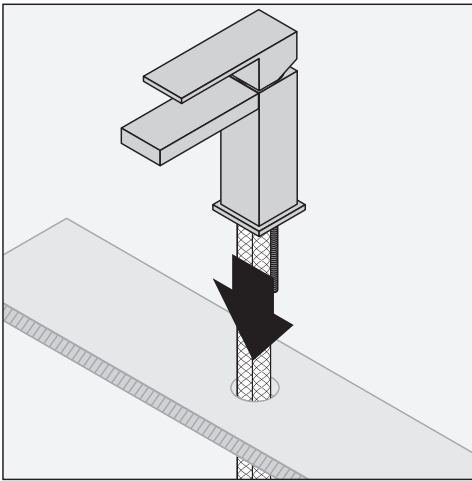

Product Care

Clean finished trim area with a soft cloth using mild soap and water or a non-abrasive cleaner, and then quickly rinse with water.

Tools Required:

Remove flow restrictor and flush supply lines free of debris. Check for leaks.