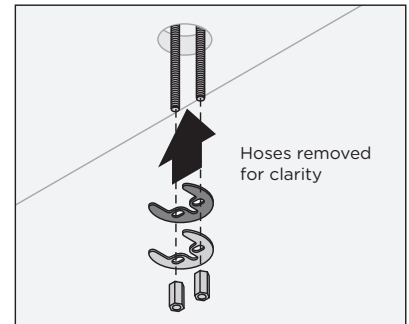

Single-Handle Lavatory Faucet Operation and Maintenance Manual

Warranty

Limited Lifetime - for residential installations.
10 Years - for commercial/industrial installations.
Refer to www.symmons.com/warranty for complete warranty information.

Product Care

Clean finished trim area with a soft cloth using mild soap and water or a non-abrasive cleaner, and then quickly rinse with water.

Tools Required:

Remove flow restrictor and flush supply lines free of debris. Check for leaks.

Alternate Mounting Configuration

Removing/Replacing Cartridge

To replace cartridge, repeat process in reverse

Drain Installation

Alternate Drain

⚠ WARNING: This product can expose you to chemicals including lead, which is known to the state of California to cause cancer, birth defects, or other reproductive harm. For more information, go to www.P65Warnings.ca.gov.