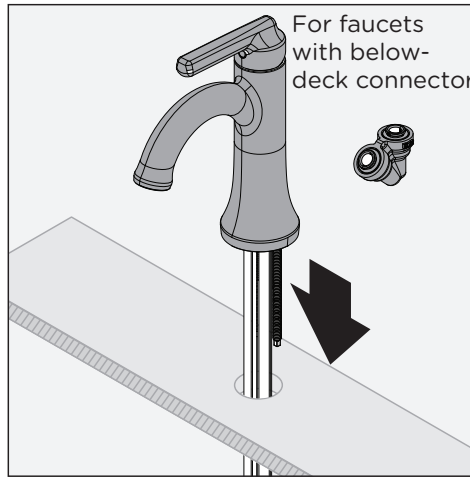

Product Care

Clean finished trim area with a soft cloth using mild soap and water or a non-abrasive cleaner, and then quickly rinse with water.

Tools Required:

Remove flow restrictor and flush supply lines free of debris. Check for leaks.

Alternate Mounting Configuration

Removing/Replacing Cartridge

To replace cartridge, repeat process in reverse

Drain Installation

Alternate Drain

⚠ WARNING: This product can expose you to chemicals including lead, which is known to the state of California to cause cancer, birth defects, or other reproductive harm. For more information, go to www.P65Warnings.ca.gov.