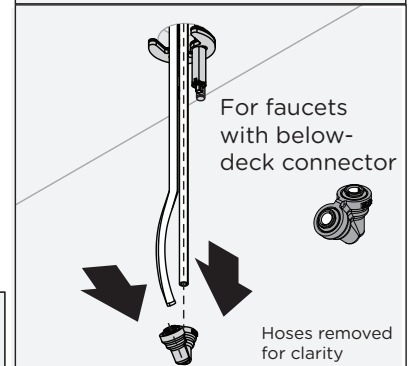

Product Care

Clean finished trim area with a soft cloth using mild soap and water or a non-abrasive cleaner, and then quickly rinse with water.

Tools Required:

Remove flow restrictor and flush supply lines free of debris. Check for leaks.

Alternate Mounting Configuration

Removing/Replacing Cartridge

To replace cartridge, repeat process in reverse

Drain Installation

Alternate Drain

⚠ WARNING: This product can expose you to chemicals including lead, which is known to the state of California to cause cancer, birth defects, or other reproductive harm. For more information, go to www.P65Warnings.ca.gov.