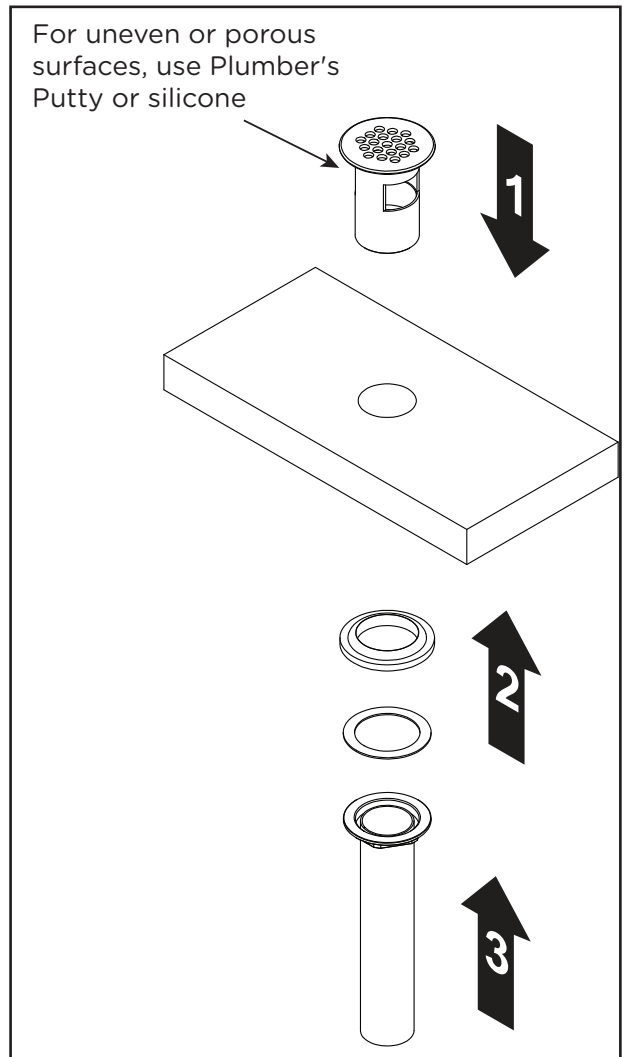

Product Care

Clean finished trim area with a soft cloth using mild soap and water or a non-abrasive cleaner, and then quickly rinse with water.

Tools Required:

Remove flow restrictor and flush supply lines free of debris. Check for leaks.

Alternate Mounting Configuration

Removing/Replacing Cartridge

To replace cartridge, repeat process in reverse

Drain Installation

Alternate Drain

⚠ WARNING: This product can expose you to chemicals including lead, which is known to the state of California to cause cancer, birth defects, or other reproductive harm. For more information, go to www.P65Warnings.ca.gov.