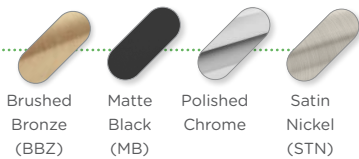

View the entire collection at:

symmons.com/identity

Available in these finishes:

Brushed Bronze (BBZ) Matte Black (MB) Polished Chrome Satin Nickel (STN)

FAUCETS

Single-Handle Lavatory Faucet
SLS6712STNPP

Two-Handle Widespread Lavatory Faucet
SLW6712STNPP

Toilet Paper Holder
673TP

24" Towel Bar
673TB-24

(Available Sizes: 18", 24")

Oak™ Collection

Freestanding Tub Filler, Shower/Hand Shower Trim
FSTF5672MB, S5698MBTRM

The Oak Collection seamlessly blends the classic allure of traditional design with the clean lines and trend-forward finishes that lean toward contemporary style.

View the entire collection at:

symmons.com/oak

Available in these finishes:

Brushed Bronze (BBZ)

Matte Black (MB)

Polished Chrome

Satin Nickel (STN)

FAUCETS