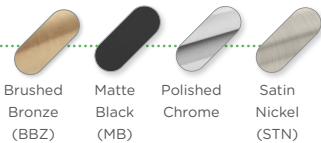

Available in these finishes:

Polished
Chrome

Satin
Nickel
(STN)

Call for availability

Matte
Black
(MB)

Brushed
Bronze
(BBZ)

FAUCETS

Single-Handle
Lavatory Faucet
SLS5512PP

Robe Hook
553RH-STN

Toilet Paper Holder
553TP-STN

24" Towel Bar
553TB-24-STN

(Available Sizes: 18", 24")

Identity® Collection

Shower/Hand Shower Trim, Single-Handle Lavatory Faucet
S6798TRM, SLS6712PP

The Identity Collection balances sleek curves and defined edges with stylish simplicity. Its distinct contours bring a contemporary touch with hints of retro Space Age design.

View the entire collection at:

symmons.com/identity

Available in these finishes:

Brushed Bronze (BBZ) Matte Black (MB) Polished Chrome Satin Nickel (STN)

FAUCETS

Single-Handle Lavatory Faucet
SLS6712STNPP

Two-Handle Widespread Lavatory Faucet
SLW6712STNPP