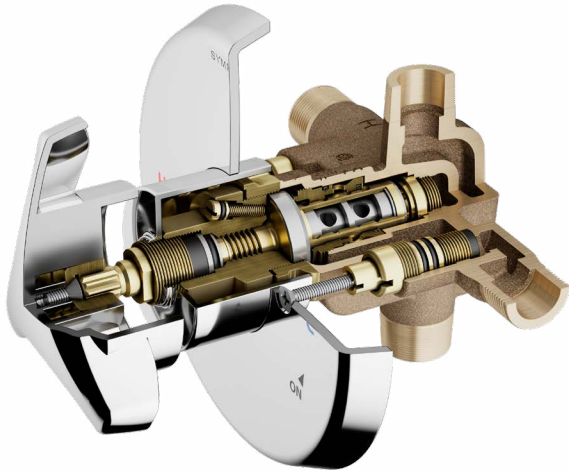

Our Decorative Collections have been designed for elegance, then crafted with the decades-long Symmons legacy of durability and reliability.

Scan to view all Collections!

Powered by
Temptrol®

Widely considered the most durable and reliable shower valve ever made, the Temptrol valve is machined from solid brass, bronze, and stainless steel, right here in the U.S.

The Temptrol VersaFlex™ valve has an integral diverter to control a combination of any two functions—tub, shower, or hand shower—without the need for a separate diverter.

Learn more about Temptrol at:

symmons.com/temptrol