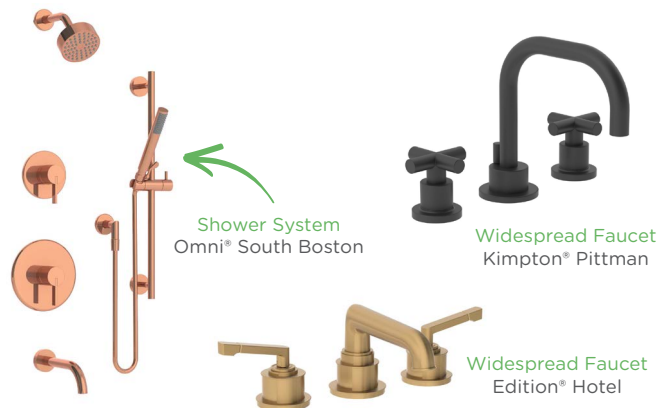

It all starts with an idea and a meeting with our Design Consultants.

Our Designers provide photo realistic renderings, Architectural & Design specifications.

Our Engineers take that vision and build in the product definition to finalize manufacturability.

With a final design commitment, our Operations team creates your equity-building, unique products on time and on budget.

Learn more about Design Studio at:
symmons.com/design-studio