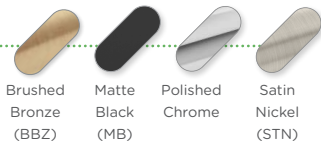

View the entire collection at:

symmons.com/braston

Available in these finishes:

Brushed Bronze (BBZ)

Polished Chrome

Satin Nickel (STN)

Call for availability

Matte Black (MB)

Available in these finishes:

Brushed Bronze (BBZ)

Matte Black (MB)

Polished Chrome

Satin Nickel (STN)

FAUCETS

Single-Handle Lavatory Faucet
SLS3512BBZPP

Two-Handle Widespread Lavatory Faucet
SLW3512BBZPP

Toilet Paper Holder
353TP-MB

24" Towel Bar
353TB-24-MB

(Available Sizes: 18", 24")

Duro® Collection

Shower/Hand Shower Trim, Single-Handle Lavatory Faucet
S3698TRM, SLS3612PP

The bold angular design of the Duro Collection reflects the concept of form and function as one ideal. The precise rectangular shapes present a clean, minimalist feel for any modern or contemporary bathroom.

View the entire collection at:

symmons.com/duro

Available in these finishes:

Brushed Bronze (BBZ) Matte Black (MB) Polished Chrome Satin Nickel (STN)

FAUCETS

Single-Handle Lavatory Faucet
SLS3612PP

Two-Handle Widespread Lavatory Faucet
SLW3612PP