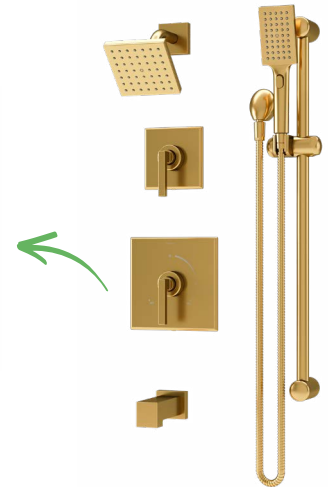

Toilet Paper Holder
353TP-MB

24" Towel Bar
353TB-24-MB

(Available Sizes: 18", 24")

Duro® Collection

Shower/Hand Shower Trim, Single-Handle Lavatory Faucet
S3698TRM, SLS3612PP

The bold angular design of the Duro Collection reflects the concept of form and function as one ideal. The precise rectangular shapes present a clean, minimalist feel for any modern or contemporary bathroom.

View the entire collection at:

symmons.com/duro

Available in these finishes:

Brushed Bronze (BBZ) Matte Black (MB) Polished Chrome Satin Nickel (STN)

FAUCETS

Single-Handle Lavatory Faucet
SLS3612PP

Two-Handle Widespread Lavatory Faucet
SLW3612PP

SHOWERS

Powered by
Temptrol®

HydroMersion®
Technology

Shower Escutcheon
3690BBZTRM

Tub/Shower/Hand Shower Trim
3696BBZTRM

ACCESSORIES

Towel Ring
363TR-MB

Robe Hook
363RH-MB

Toilet Paper Holder
363TP-MB

24" Towel Bar
363TB-24-MB

(Available Sizes: 18", 24")

Elm® Collection

Two-Handle Widespread Lavatory Faucet, Towel Ring, Shower/Hand Shower Trim

SLW5512STNPP, 553TR-STN, S5598STNTRM