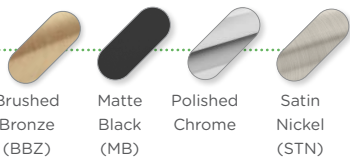

View the entire collection at:

symmons.com/braston

Available in these finishes:

Brushed Bronze (BBZ)

Polished Chrome

Satin Nickel (STN)

Call for availability

Matte Black (MB)

ACCESSORIES

Towel Ring
583TR

Robe Hook
583RHBBZ

Toilet Paper Holder
583TPBBZ

24" Towel Bar
583TB24

(Available Sizes: 18", 24")

Dia® Collection

Freestanding Tub Filler, Robe Hook, Shower/Hand Shower Trim
FSTF35722OMB, 353RH-MB, S3598BMBTRM

Available in these finishes:

Brushed Bronze (BBZ)

Matte Black (MB)

Polished Chrome

Satin Nickel (STN)

FAUCETS

Single-Handle Lavatory Faucet
SLS3512BBZPP

Two-Handle Widespread Lavatory Faucet
SLW3512BBZPP