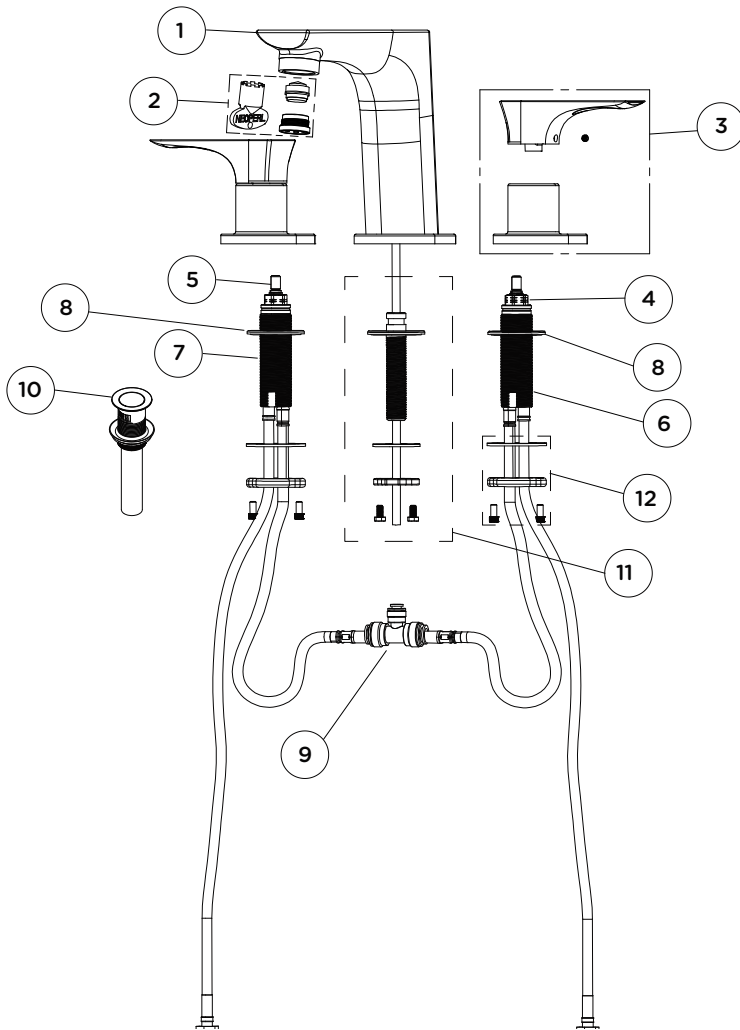

Two Handle Widespread Lavatory Faucet Parts Breakdown Document

Model Numbers

□ **SLW4912PP:** Two Handle Widespread Lavatory Faucet

Parts Breakdown

#	Description	Part Number
1	Spout Trim Kit	
2	1.0 GPM Aerator 0.5 GPM Aerator	FLR13610 FLR13605
3	Handle Trim Kit	
4	Cold Cartridge	RL343
5	Hot Cartridge	RL342
6	Valve Body Cold 3/8"	RL345
7	Valve Body Hot 3/8"	RL344
8	Valve Flanges	RL327
9	Push-in Tee	RL328
10	Push Pop Up Drain	RL324*
11	Spout Rough-in	RL326
12	Mounting Hardware	RL346

*Part requires finish modifier

Finish Modifiers:

- MB - Matte Black finish
- STN - Satin Nickel finish